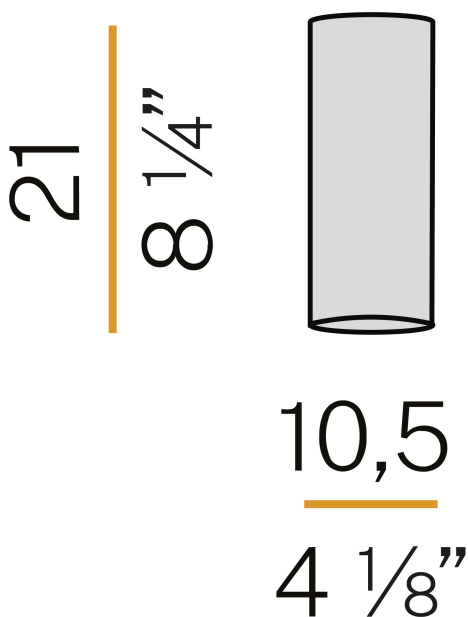

Technical drawing